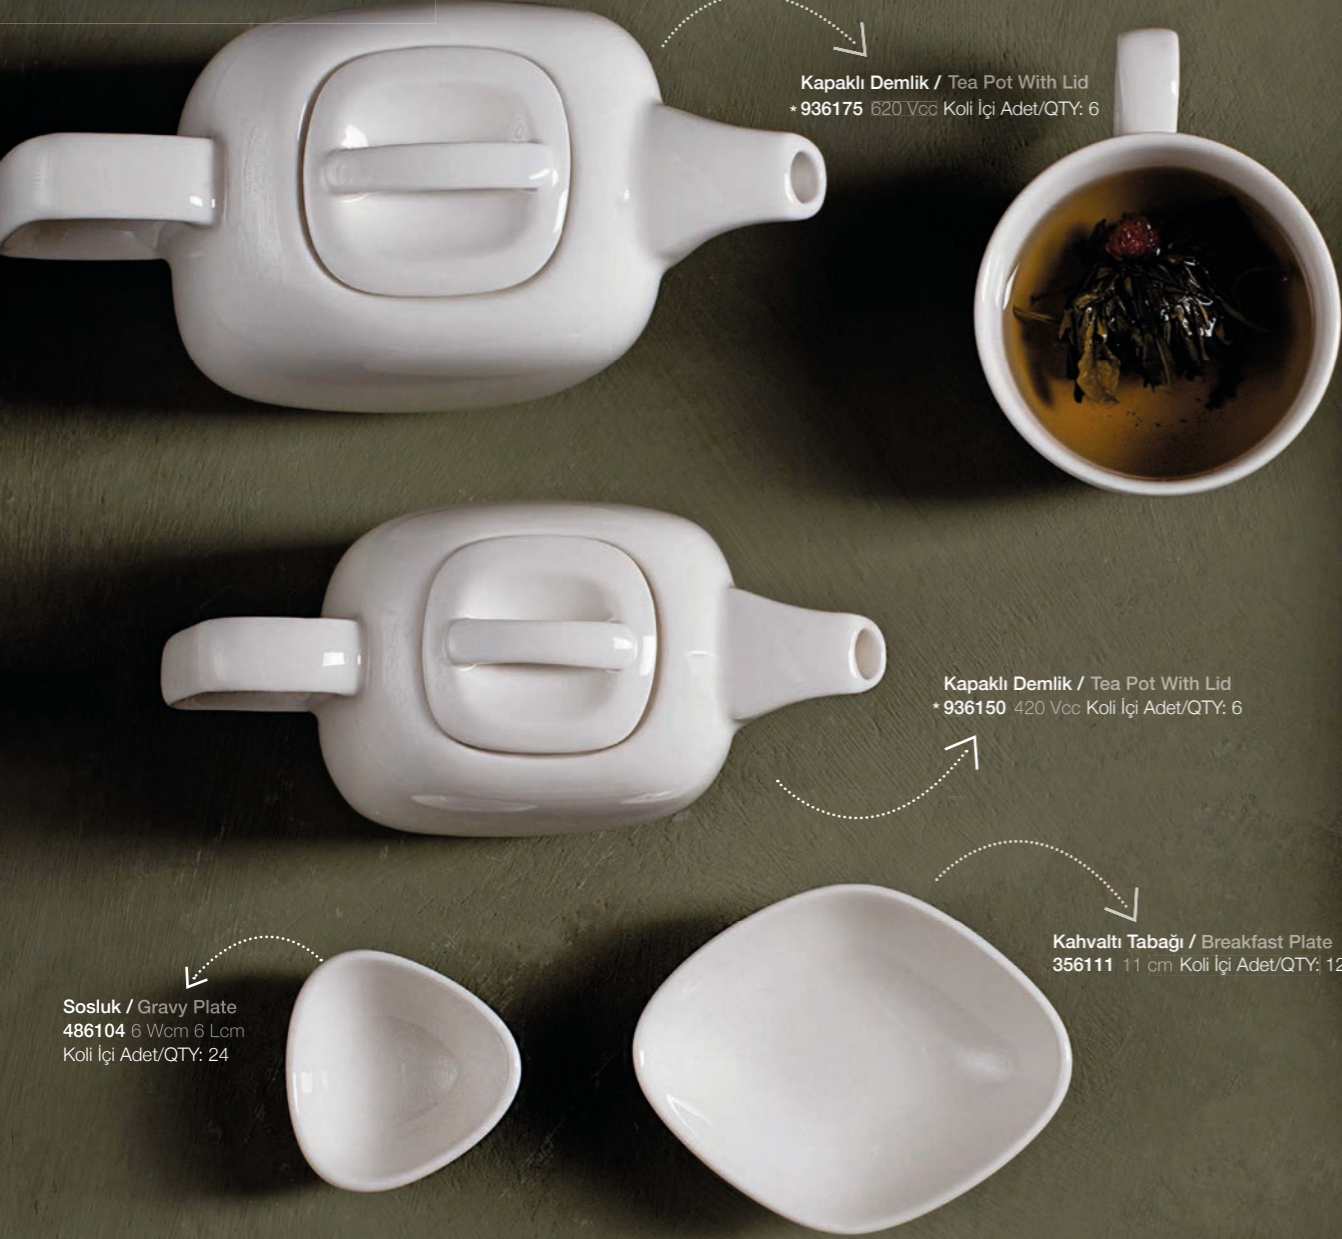

PERSPECTIVE

Kapaklı Demlik / Tea Pot With Lid
*936175 620 Vcc Koli İçi Adet/QTY: 6

Kapaklı Demlik / Tea Pot With Lid
*936150 420 Vcc Koli İçi Adet/QTY: 6

Kahvaltı Tabağı / Breakfast Plate
356111 11 cm Koli İçi Adet/QTY: 12

Sosluk / Gravy Plate
486104 6 Wcm 6 Lcm
Koli İçi Adet/QTY: 24

Farklı Bir Perspektif

İngiltere'de dünyaca ünlü Studio Levien tarafından tasarlanan ve farklı çizgilere sahip Perspective Koleksiyonu, birbirini tamamlayan parçalar düşüncesi üzerine kurulmuştur.

A Different Perspective

Perspective Collection, designed by the world famous Studio Levien from England and having different lines, is built on the idea of complementary parts.